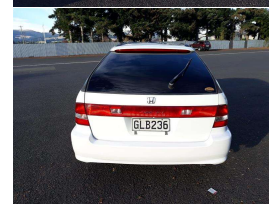

VEHICLE INFORMATION

Cash Price

Includes GST,
Registration &
Licensing

$3,200

Finance this vehicle
from only

$18.44

per week*

Total Amount Payable

$4,795.02

Taieri Motor Court
4WD'S - UTES - VANS - CARS
021 311 060 | (03) 489 6655 | www.taierimotorcourt.co.nz

Taieri Motor Court
4WD'S - UTES - VANS - CARS
021 311 060 | (03) 489 6655 | www.taierimotorcourt.co.nz

Gain peace of mind
with Mechanical
Breakdown Insurance.
Ask us how.

Body

5 door, Station Wagon

Odometer

150,000 km

Engine

2253 cc

Fuel Type

Petrol

Transmission

Auto

Wheels

Custom Alloys

VIN

7AT08G13X11203906

Reg No.

GLB236

Ext Colour

White

History

Ex-Overseas

Seats

5 seats, Fabric

Interior

Black

Audio

-

Stock ID

1854

Exterior Features

- » Alloy wheels
- » Central locking
- » Electric Mirrors
- » Electric Mirrors (Retractable)
- » Rear Wiper

Interior Features

- » Air Bags
- » Air Conditioning
- » AUX
- » CD Player
- » Central Locking
- » Child seat anchor points
- » Driver airbag
- » Passenger airbag

Mechanical Features

- » Power steering

Taieri Motor Court
4WD'S - UTES - VANS - CARS
021 311 060 | (03) 489 6655 | www.taierimotorcourt.co.nz

Taieri Motor Court, Phone 021311060, Email info@taierimotorcourt.co.nz
17 Factory Road, Mosgiel 9024, New Zealand
www.taierimotorcourt.co.nz

* Finance calculation based on a 60 month term, no deposit and with an example annual fixed interest rate of 9.95%. Actual interest rate may be higher or lower. Includes an establishment fee of $495.00 and a monthly maintenance fee of $1.50. Full term total amount payable of $4,795.02. Estimate only, not an offer of finance. Terms, conditions and lending criteria apply.